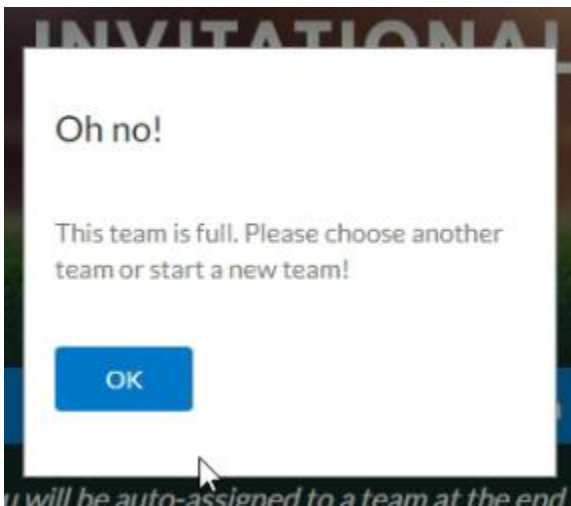

ACCEPTING AN INVITE

When you accept an invite and click on the "Join Now" button on the invite email, once you log into the site, you could see one of the following messages:

If the team is full, you will see this message: