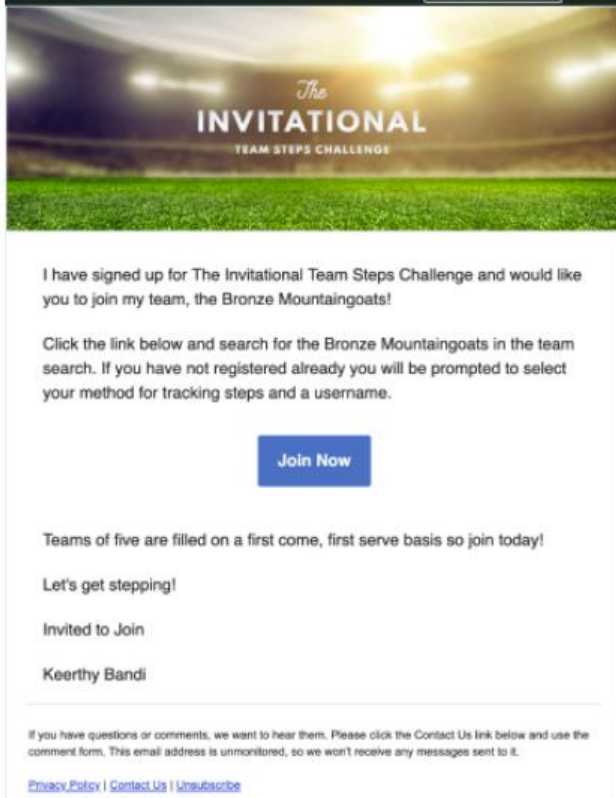

INVITING FRIENDS TO JOIN

Users who have joined a team can click on the blue plus sign in the Invite Team Members section of the Teams tab to send email Invitations to their friends and colleagues. Note that the inviter must enter an email address that is associated with a registered user of L1veWell portal.

Invitees will receive an email with the name of the individual inviting them and the respective team. To join the team the user will need to login, register for the Invitational (if they haven't already done so), and search for the team in the team search page.