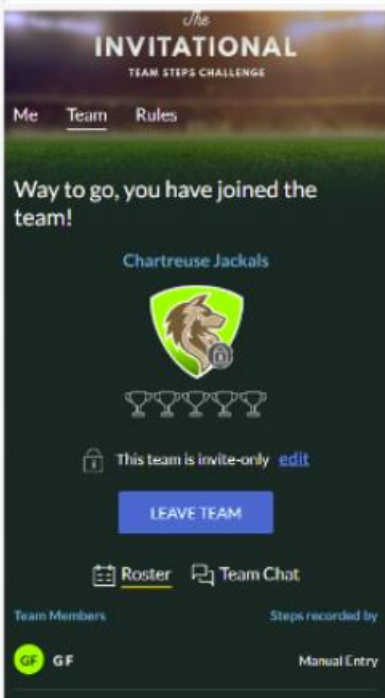

JOINING THE INVITATIONAL

Select the “Join Now” button to register for the challenge. Once you are registered, the button will change to “Let’s Go” for the remainder of the challenge.

To join the challenge, follow the series of prompts that will guide you through connecting your fitness device and joining a challenge. You will be given the choice to either start a team or join an existing team.

START A TEAM

It is easy to create or join a team. Select create team and follow the prompts to choose a team color and a mascot. During this process, you will have the option to make your team "invite only". This means that only users that are sent an invitation to join a team may join the team. The invitation will be sent to the email address that participants are using within the LIVeWell portal. It is recommended you follow up with the invited team members to ensure they received your invite.