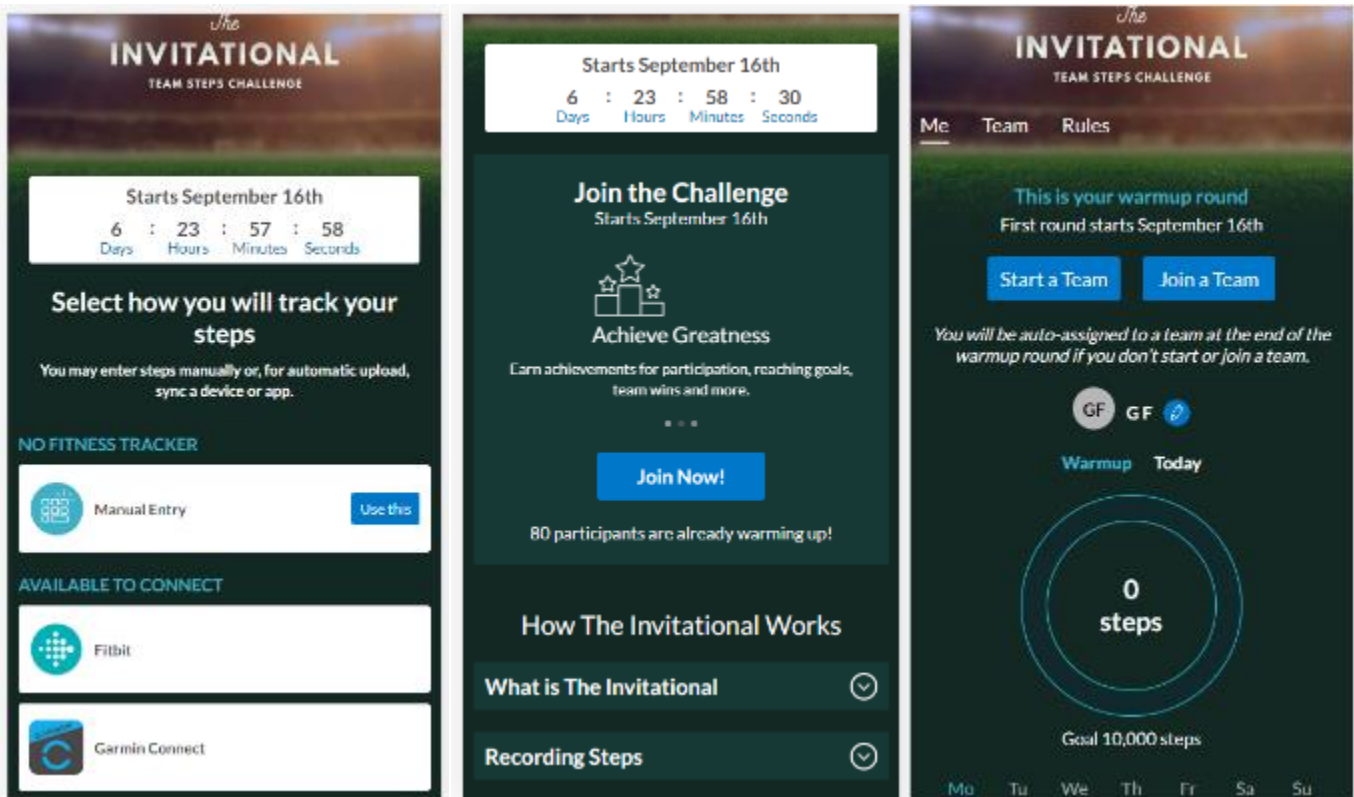

JOINING THE INVITATIONAL

Select the “Join Now” button to register for the challenge. Once you are registered, the button will change to “Let’s Go” for the remainder of the challenge.

To join the challenge, follow the series of prompts that will guide you through connecting your fitness device and joining a challenge. You will be given the choice to either start a team or join an existing team.

START A TEAM

It is easy to create or join a team. Select create team and follow the prompts to choose a team color and a mascot. During this process, you will have the option to make your team "invite only". This means that only users that are sent an invitation to join a team may join the team. The invitation will be sent to the email address that participants are using within the LIVeWell portal. It is recommended you follow up with the invited team members to ensure they received your invite.

JOINING A TEAM

Joining a team is simple as well. If you choose to join an *existing team* you will be presented with a tiled display of all teams. The "Details" button allows you to view team members and the "Join" button adds you to the team roster.