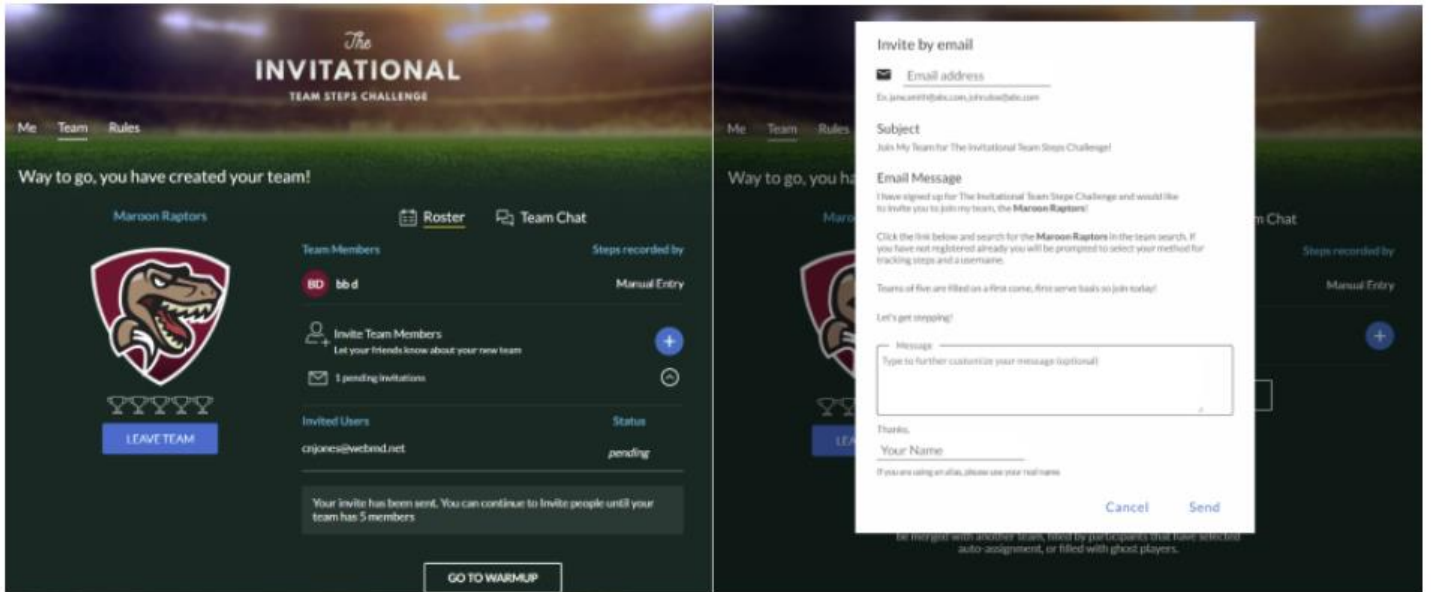

INVITING FRIENDS TO JOIN

Users who have joined a team can click on the blue plus sign in the Invite Team Members section of the Teams tab to send email Invitations to their friends and colleagues. Note that the inviter must enter an email address that is associated with a registered user of L1veWell portal.

Invitees will receive an email with the name of the individual inviting them and the respective team. To join the team the user will need to login, register for the Invitational (if they haven't already done so), and search for the team in the team search page.