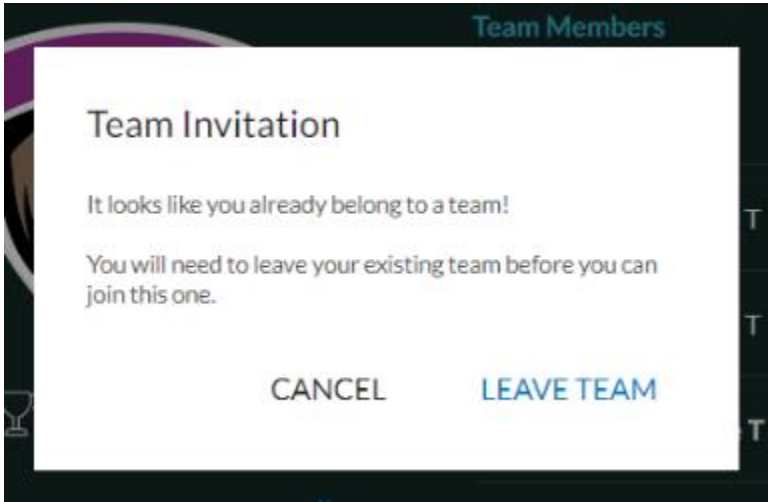

ACCEPTING AN INVITE

When you accept an invite and click on the "Join Now" button on the invite email, once you log into the site, you could see one of the following messages:

If the team is full, you will see this message:

If you are already on the team, you will see this message:

If you are on another team, you will see this message:

If the team has been removed, you will see this message:

Enjoy building camaraderie and encouraging your teammates throughout the challenge. If you have additional questions, please refer to the Invitational FAQ found under "Rules." Have fun stepping!