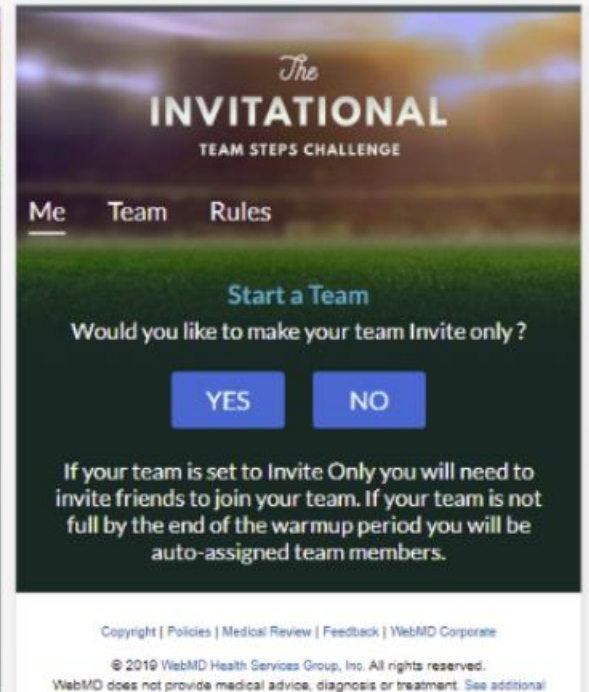

JOINING THE INVITATIONAL

Select the “Join Now” button to register for the challenge. Once you are registered, the button will change to “Let’s Go” for the remainder of the challenge.

To join the challenge, follow the series of prompts that will guide you through connecting your fitness device and joining a challenge. You will be given the choice to either start a team or join an existing team.

START A TEAM

It is easy to create or join a team. Select create team and follow the prompts to choose a team color and a mascot. During this process, you will have the option to make your team "invite only". This means that only users that are sent an invitation to join a team may join the team. The invitation will be sent to the email address that participants are using within the LIVeWell portal. It is recommended you follow up with the invited team members to ensure they received your invite.

If you are already on the team, you will see this message:

If you are on another team, you will see this message:

If the team has been removed, you will see this message:

Enjoy building camaraderie and encouraging your teammates throughout the challenge. If you have additional questions, please refer to the Invitational FAQ found under "Rules." Have fun stepping!