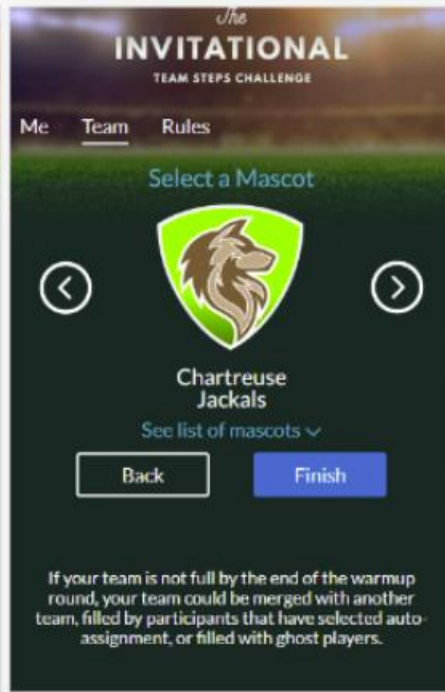

JOINING THE INVITATIONAL

Select the “Join Now” button to register for the challenge. Once you are registered, the button will change to “Let’s Go” for the remainder of the challenge.

To join the challenge, follow the series of prompts that will guide you through connecting your fitness device and joining a challenge. You will be given the choice to either start a team or join an existing team.

START A TEAM

It is easy to create or join a team. Select create team and follow the prompts to choose a team color and a mascot. During this process, you will have the option to make your team "invite only". This means that only users that are sent an invitation to join a team may join the team. The invitation will be sent to the email address that participants are using within the LIVeWell portal. It is recommended you follow up with the invited team members to ensure they received your invite.