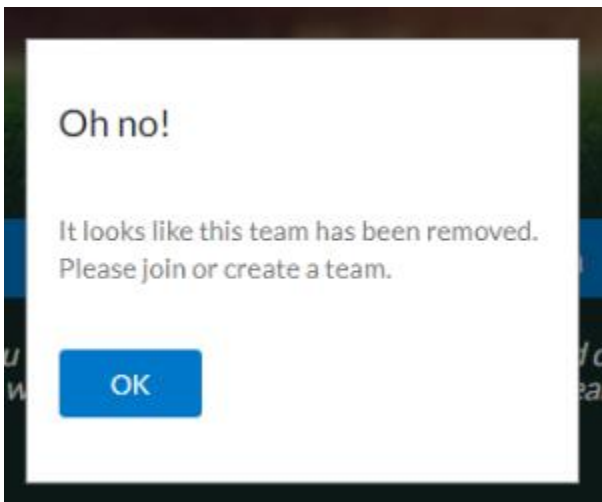

Enjoy building camaraderie and encouraging your teammates throughout the challenge. If you have additional questions, please refer to the Invitational FAQ found under "Rules." Have fun stepping!