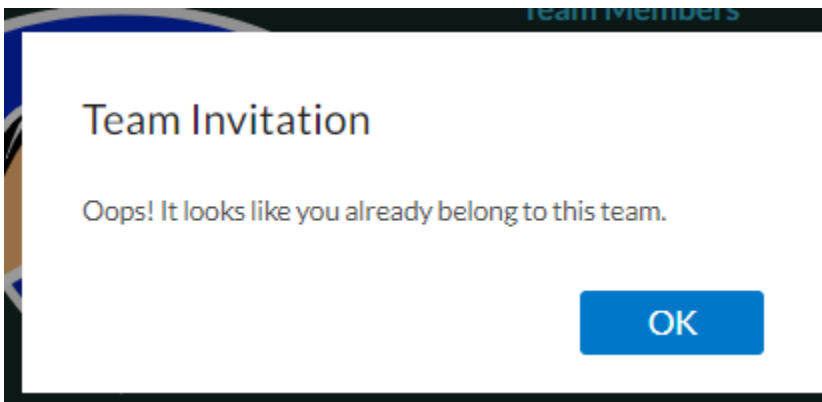

If you are already on the team, you will see this message: